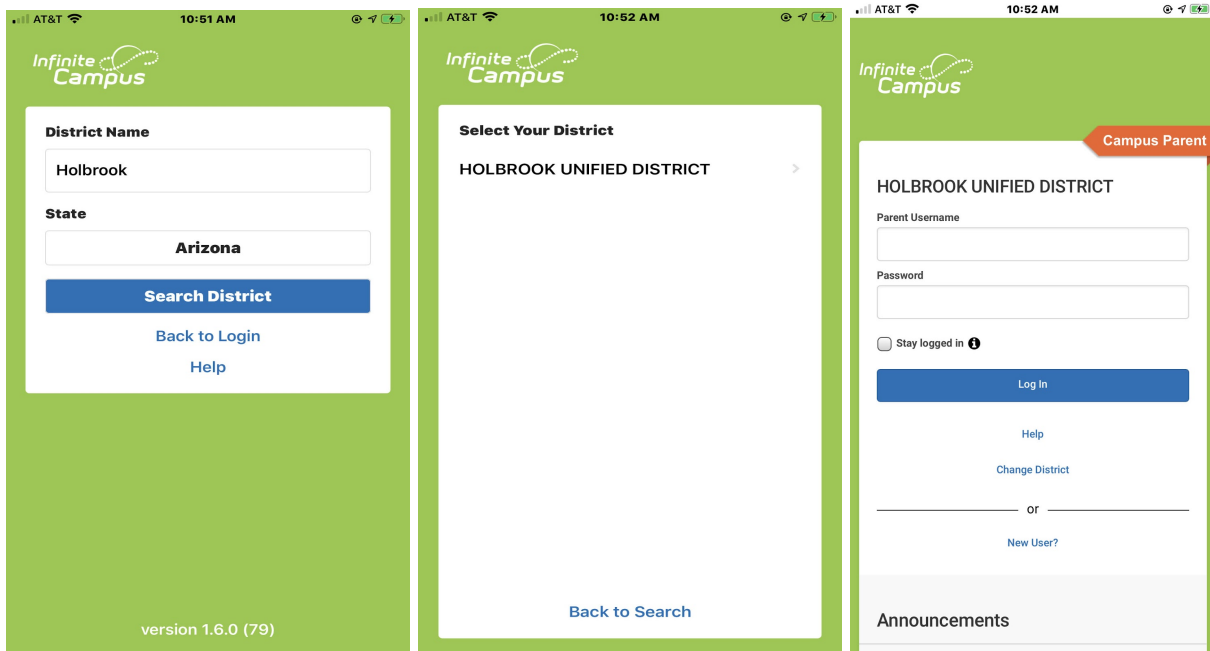

Installation Directions for Parents:

- Install “Campus Parent” onto your device
- Open the Campus Parent app
- Type **Holbrook** in to the District Name field
- Select Arizona in the State field
- Click Search District

- Please note If you would like to receive mobile push notifications from this app, please check the Stay Logged In button.